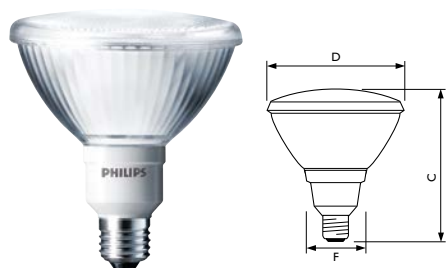

Ambiance Candle

Suitable for a wide variety of decorative lighting and situations, creating a very pleasant and relaxed atmosphere with a high degree of visual comfort.

Product ID	Overall Length C max.	Diameter D max.
8W	119.5	41.5

Dimensions in mm

AMBIANCE CANDLE

Shortcode	Wattage (W)	Cap Base	Voltage	Luminous Flux Lamp (lm)	Average Lifetime (hrs)	Colour Temp (K)	Carton Qty
CND8WWWVWBC	8	B15	220-240V	370	6000	2700	6
CND8WWWVWBC	8	B22	220-240V	370	6000	2700	6
CND8WWWVWSES	8	E14	220-240V	370	6000	2700	6

Product ID	Overall Length C max.	Diameter D max.	Width F max.
23W	140.2	122	43.5

Dimensions in mm

AMBIANCE PAR38

Shortcode	Wattage (W)	Cap Base	Voltage	Luminous Flux Lamp (lm)	Average Lifetime (hrs)	Colour Temp (K)	Carton Qty
PAR23WWWVWES	23	E27	220-240V	1250	6000	2700	6
PAR23WCDLES	23	E27	220-240V	1200	6000	2700	6