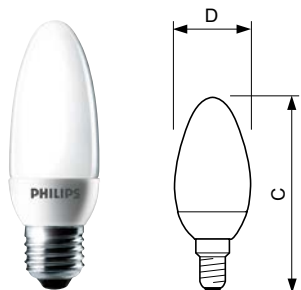

Ambiance Candle

Suitable for a wide variety of decorative lighting and situations, creating a very pleasant and relaxed atmosphere with a high degree of visual comfort.

Product ID	Overall Length C max.	Diameter D max.
8W	119.5	41.5

Dimensions in mm

AMBIANCE CANDLE

Shortcode	Wattage (W)	Cap Base	Voltage	Luminous Flux Lamp (lm)	Average Lifetime (hrs)	Colour Temp (K)	Carton Qty
CND8WWWVWBC	8	B15	220-240V	370	6000	2700	6
CND8WWWVWBC	8	B22	220-240V	370	6000	2700	6
CND8WWWVWSES	8	E14	220-240V	370	6000	2700	6

Product ID	Overall Length C max.	Diameter D max.	Width F max.
23W	140.2	122	43.5

Dimensions in mm

AMBIANCE PAR38

Shortcode	Wattage (W)	Cap Base	Voltage	Luminous Flux Lamp (lm)	Average Lifetime (hrs)	Colour Temp (K)	Carton Qty
PAR23WWWVWES	23	E27	220-240V	1250	6000	2700	6
PAR23WCDLES	23	E27	220-240V	1200	6000	2700	6